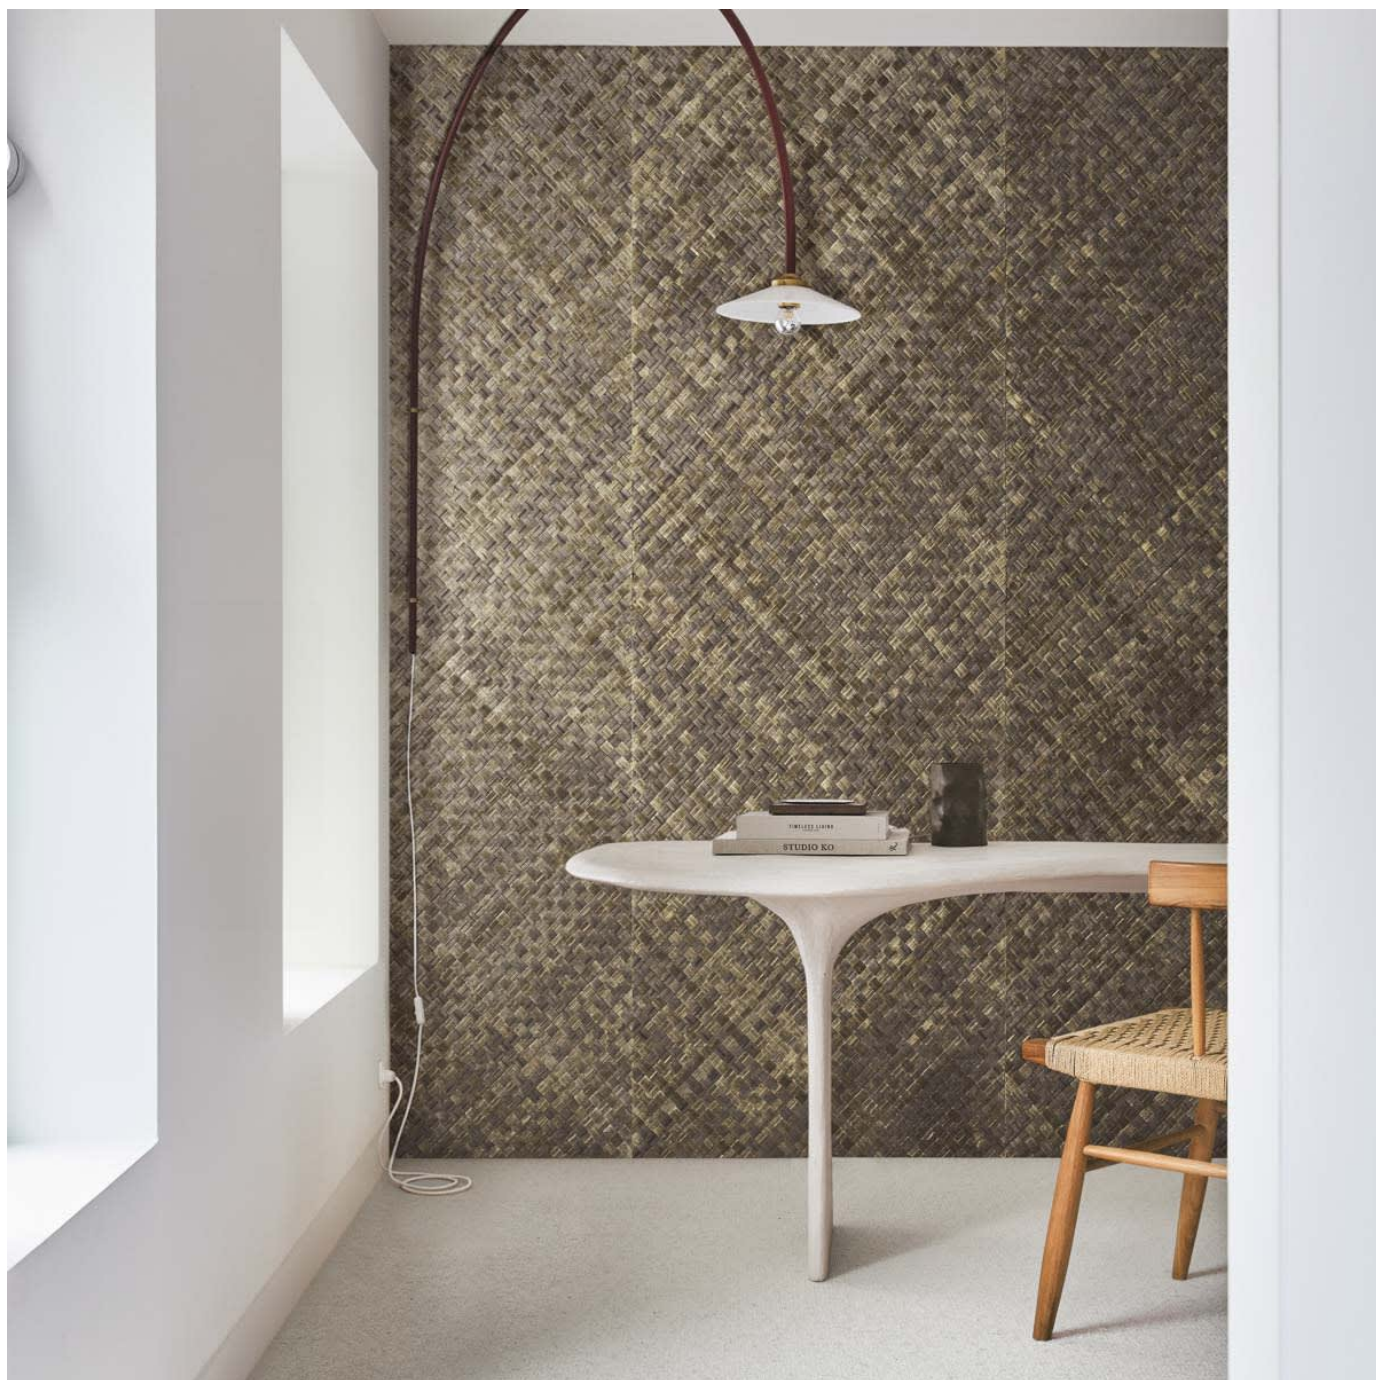

INT27 MOMENTS

Wallcoverings » Decorative Wallcoverings

Brand: **Omexco**

Collection: **Intuition**

1300 306 399

info@baresque.com.au

baresque.com.au

1 of 5