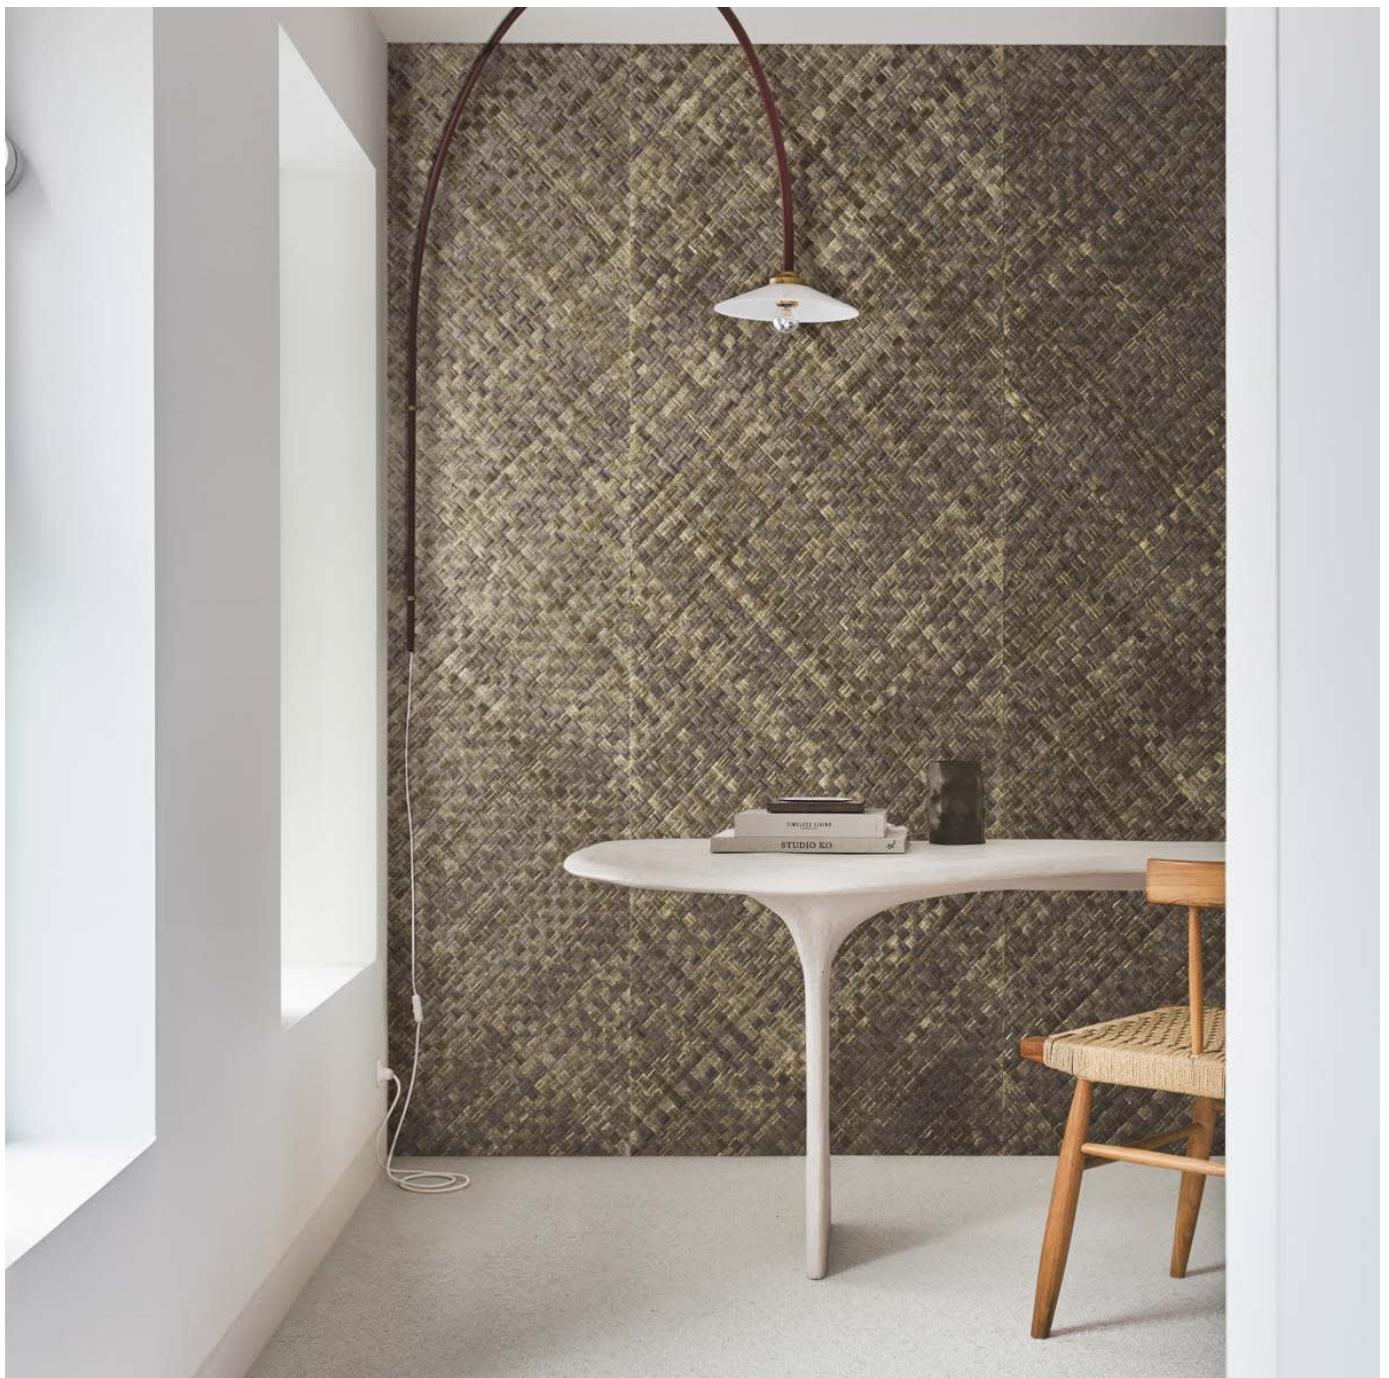

INT27 MOMENTS

Wallcoverings » Decorative Wallcoverings

Brand: **Omexco**

Collection: **Intuition**

1300 306 399

info@baresque.com.au

baresque.com.au

1 of 5