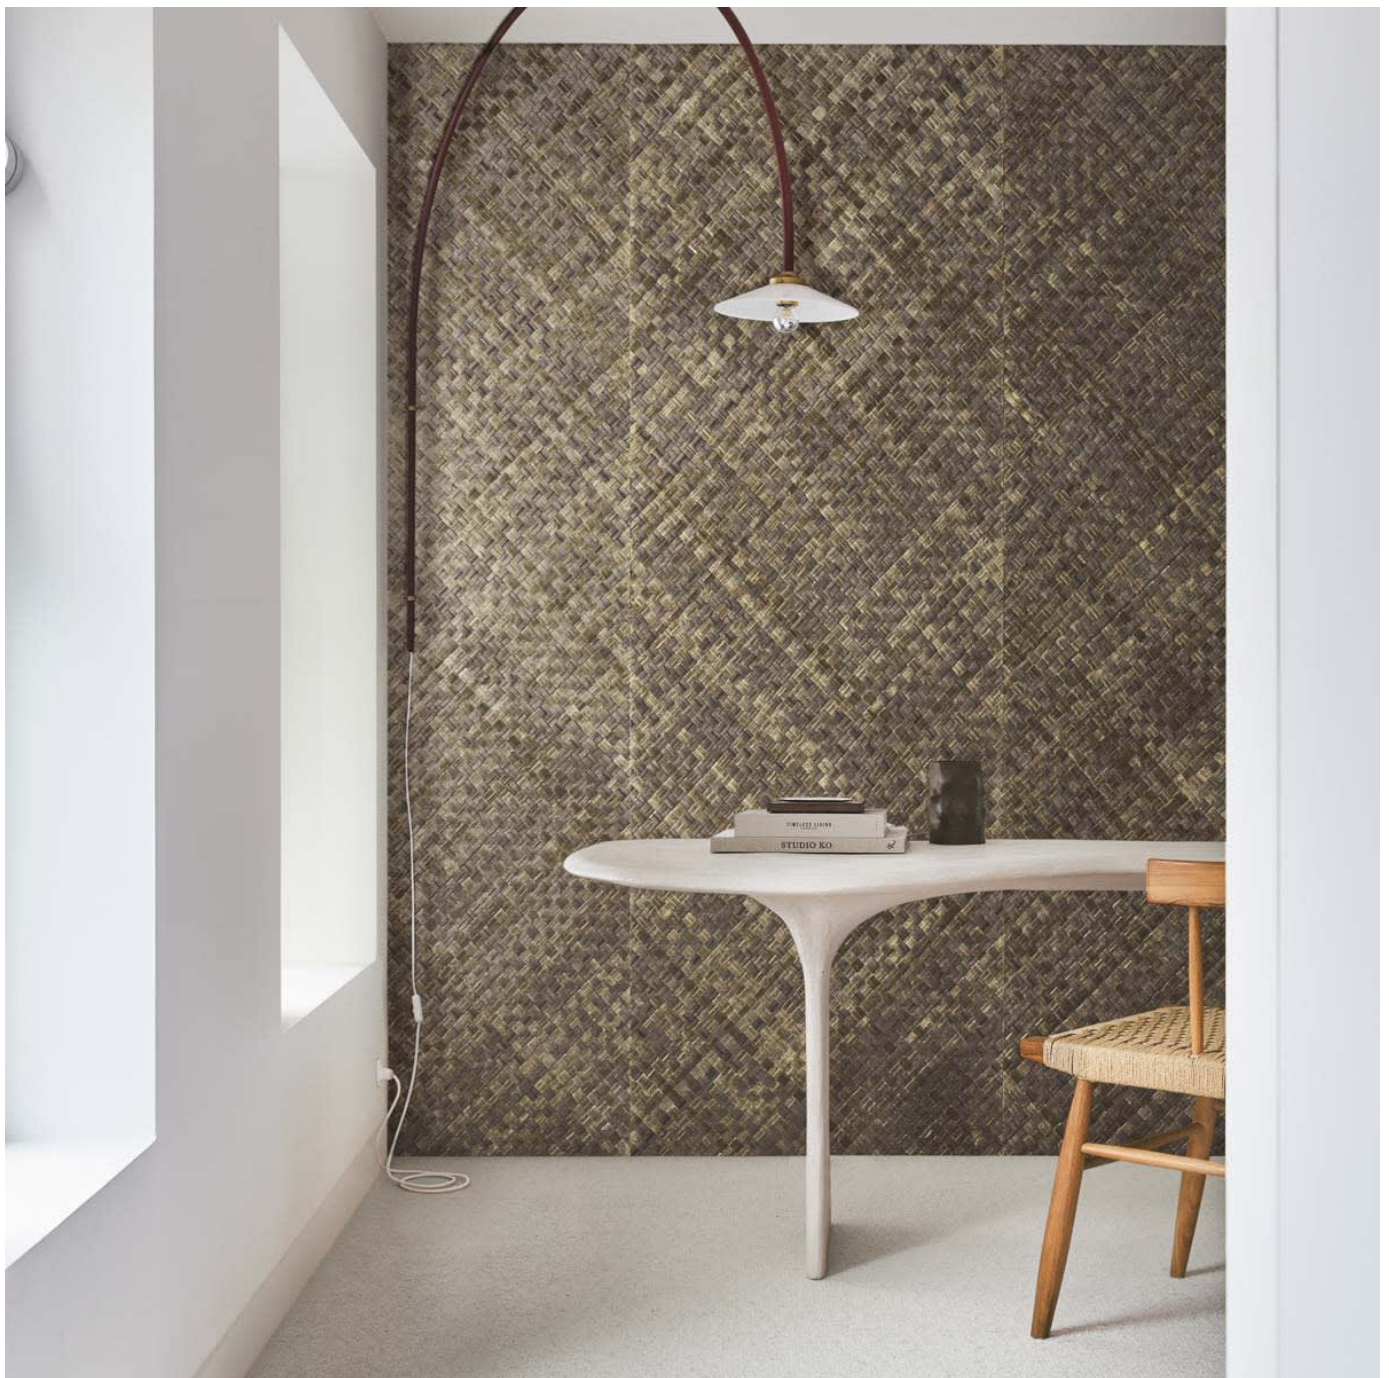

INT27 MOMENTS

Wallcoverings » Decorative Wallcoverings

Brand: **Omexco**

Collection: **Intuition**