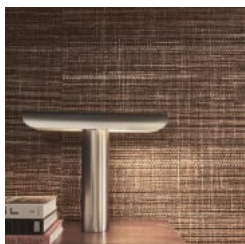

INT31 PERCEPTION

Wallcoverings » Decorative Wallcoverings

This design consists of thick abaca leaves that are dried, twisted and woven with paper weave. This combination creates a vertical colour effect that looks like a subtle stripe. Available in 3 different colourways with different colour tones in the weft and warp. The weaving itself is very irregular. There's a lot of colour variation in this design, because the abaca yarns are absorbing the dye differently.