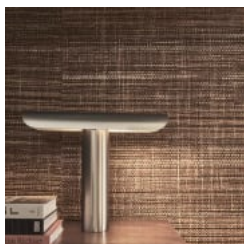

INT31 PERCEPTION

Wallcoverings » Decorative Wallcoverings

This design consists of thick abaca leaves that are dried, twisted and woven with paper weave. This combination creates a vertical colour effect that looks like a subtle stripe. Available in 3 different colourways with different colour tones in the weft and warp. The weaving itself is very irregular. There's a lot of colour variation in this design, because the abaca yarns are absorbing the dye differently.