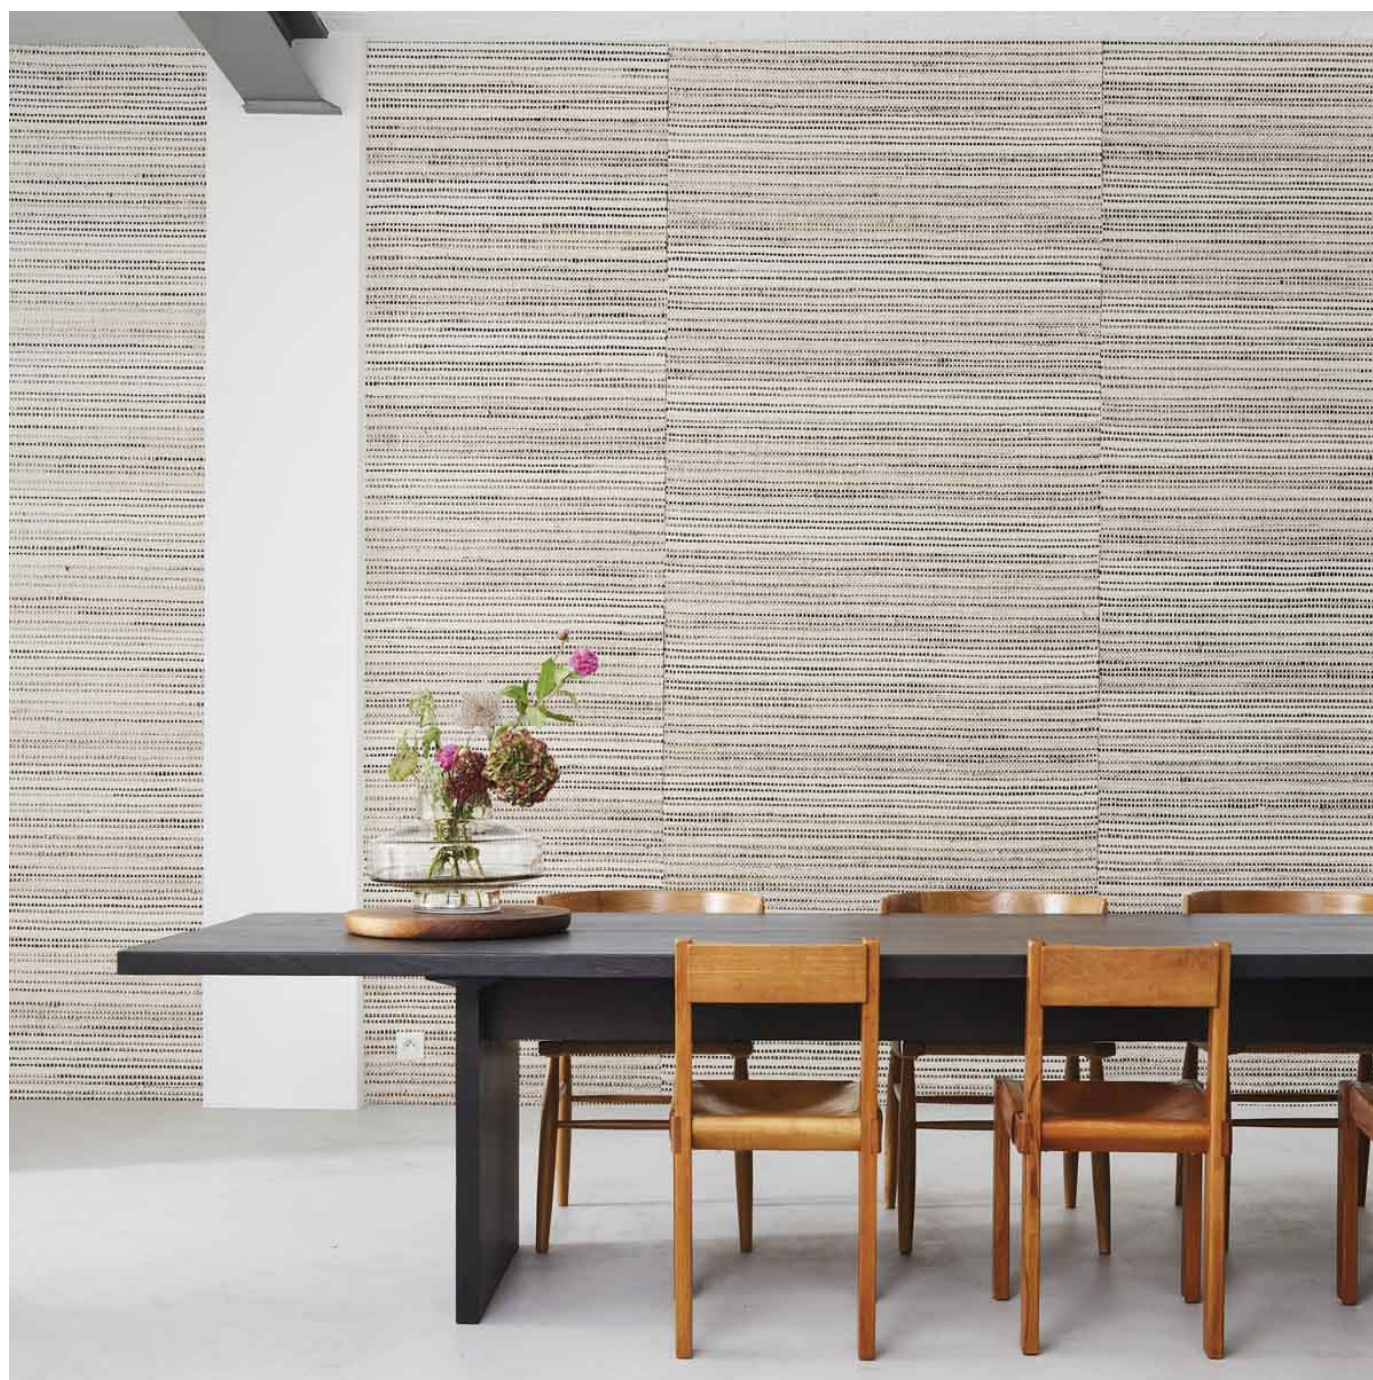

INT31 PERCEPTION

Wallcoverings » Decorative Wallcoverings

Brand: **Omexco**

Collection: **Intuition**

1300 306 399

info@baresque.com.au

baresque.com.au

1 of 5

baresque