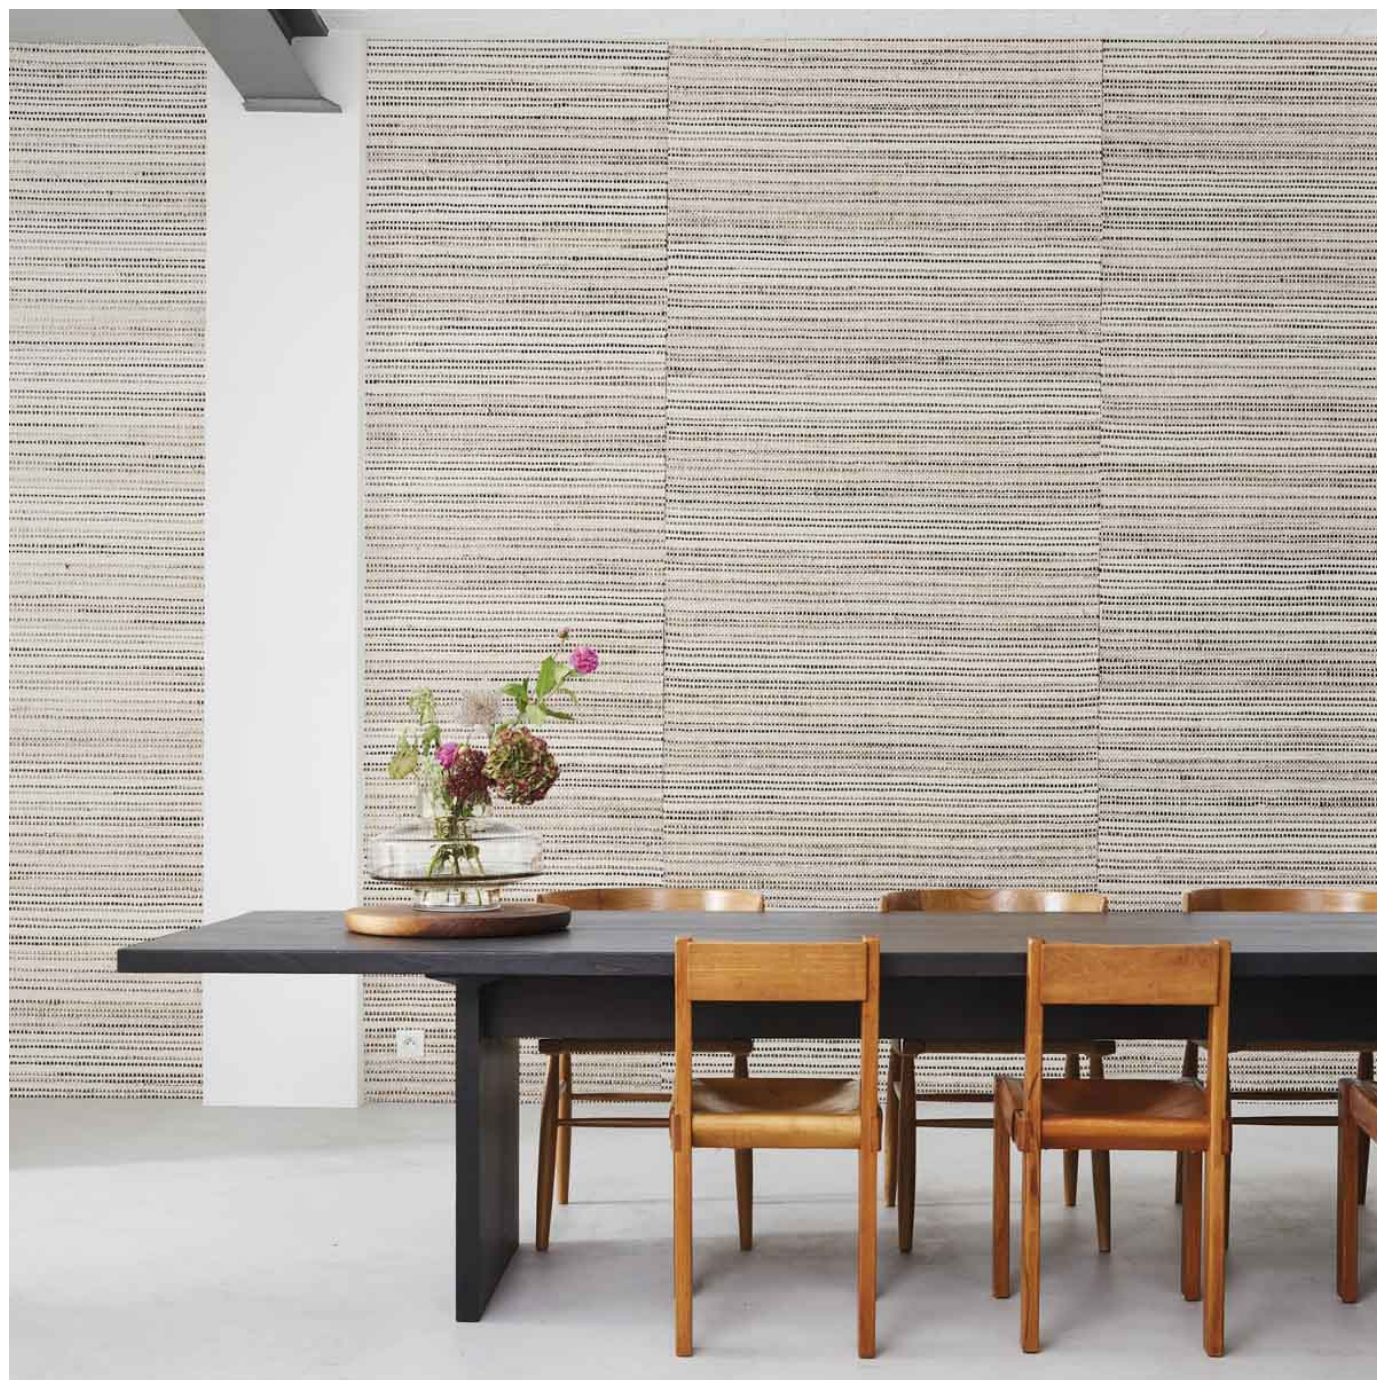

INT31 PERCEPTION

Wallcoverings » Decorative Wallcoverings

Brand: **Omexco**

Collection: **Intuition**

1300 306 399

info@baresque.com.au

baresque.com.au

1 of 5

baresque