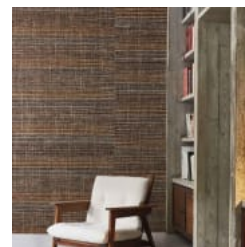

INT31 PERCEPTION

Wallcoverings » Decorative Wallcoverings

This design consists of thick abaca leaves that are dried, twisted and woven with paper weave. This combination creates a vertical colour effect that looks like a subtle stripe. Available in 3 different colourways with different colour tones in the weft and warp. The weaving itself is very irregular. There's a lot of colour variation in this design, because the abaca yarns are absorbing the dye differently.