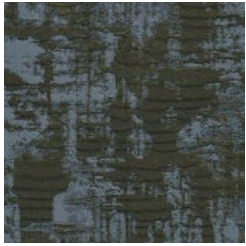

Fabrics » Woven Fabrics

ALUMINIUM

BRASS

BRONZE

GOLD

HELIUM

MOONSTONE

PEWTER

PLATINUM

SAND

TERRA CONCERTEX

Fabrics » Woven Fabrics

Discover Terra: a stunning textured fabric with water and stain repellent protection, available in 9 captivating colorways to elevate your space!

✓ **Water Repellent**

✓ **Stain Resistant**

Description	Terra is a textured fabric that's water and Stain Repellent that's available in 9 colourways.
Roll Size	137cm x Approx 27.4m - Available by the lineal metre.
Composition	100% Polyester
Abrasion	100,000+ Double Rubs (ASTM D4157 Wyzenbeek)
Pattern Repeat Size	Not Applicable
Warranty	5-year warranty. Visit baresque.com.au/warranty for complete details.
Lead Time	<ul style="list-style-type: none">• 2-weeks (approx.) from Wednesday, subject to stock availability.• Additional 1-week for Western Australia.• Express delivery is available subject to a surcharge. Contact Baresque for details and pricing.