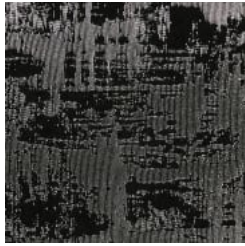

Fabrics » Woven Fabrics

ALUMINIUM

BRASS

BRONZE

GOLD

HELIUM

MOONSTONE

PEWTER

✓ **Stain Resistant**

Description	Terra is a textured fabric that's water and Stain Repellent that's available in 9 colourways.
Roll Size	137cm x Approx 27.4m - Available by the lineal metre.
Composition	100% Polyester
Abrasion	100,000+ Double Rubs (ASTM D4157 Wyzenbeek)
Pattern Repeat Size	Not Applicable
Warranty	5-year warranty. Visit baresque.com.au/warranty for complete details.
Lead Time	<ul style="list-style-type: none">• 2-weeks (approx.) from Wednesday, subject to stock availability.• Additional 1-week for Western Australia.• Express delivery is available subject to a surcharge. Contact Baresque for details and pricing.