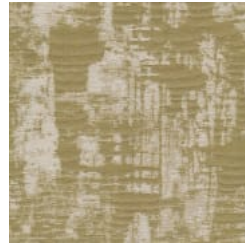

Fabrics » Woven Fabrics

ALUMINIUM

BRASS

BRONZE

GOLD

HELIUM

MOONSTONE

PEWTER

PLATINUM

SAND

TERRA CONCERTEX

Fabrics » Woven Fabrics

Discover Terra: a stunning textured fabric with water and stain repellent protection, available in 9 captivating colorways to elevate your space!

✓ **Water Repellent**

✓ **Stain Resistant**

Description	Terra is a textured fabric that's water and Stain Repellent that's available in 9 colourways.
Roll Size	137cm x Approx 27.4m - Available by the lineal metre.
Composition	100% Polyester
Abrasion	100,000+ Double Rubs (ASTM D4157 Wyzenbeek)
Pattern Repeat Size	Not Applicable
Warranty	5-year warranty. Visit baresque.com.au/warranty for complete details.
Lead Time	<ul style="list-style-type: none">• 2-weeks (approx.) from Wednesday, subject to stock availability.• Additional 1-week for Western Australia.• Express delivery is available subject to a surcharge. Contact Baresque for details and pricing.