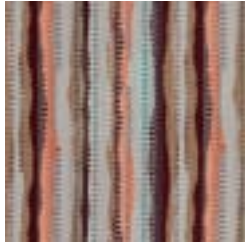

Description	Stellar is a captivating stripe that seamlessly blends intricate textures and vibrant colours, evoking the graceful dance of galaxies in motion. Within Stellar's palette of five stunning shades lies a spectrum of electrifying hues, such as Aurora and Atlas, imbuing any space with an eclectic upbeat energy. But Stellar isn't just about aesthetics; this pattern is engineered for exceptional durability.
Composition	69% Sunbrella Acrylic , 31% Sunbrella Polyester
Roll Size	137cm x 50m - Available by the lineal metre.
Weight	498 g/m <sup>2</sup>
Abrasion	80,000 Double Rubs
Fire Rating	This product can be treated with a fire retardant that will ensure it meets Australian Standard 1530.3. Contact Baresque for details.
Lead Time	<ul style="list-style-type: none"><li>• 2-weeks (approx.) from Wednesday, subject to stock availability.</li><li>• Additional 1-week for Western Australia.</li><li>• Express delivery is available subject to a surcharge. Contact Baresque for details and pricing.</li></ul>

# STELLAR BURCH

Fabrics » Woven Fabrics

---

## Colour & Finish Options

1012753 WHIMSY

1012754 AURORA

1012755 ATLAS

1012756 ESCAPE

1012757 HAZE