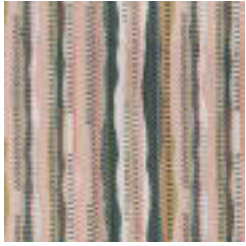

STELLAR BURCH

Fabrics » Woven Fabrics

Colour & Finish Options

1012753 WHIMSY