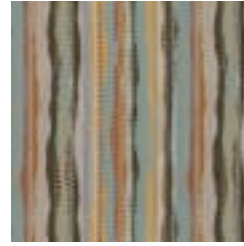

Description	Stellar is a captivating stripe that seamlessly blends intricate textures and vibrant colours, evoking the graceful dance of galaxies in motion. Within Stellar's palette of five stunning shades lies a spectrum of electrifying hues, such as Aurora and Atlas, imbuing any space with an eclectic upbeat energy. But Stellar isn't just about aesthetics; this pattern is engineered for exceptional durability.
Composition	69% Sunbrella Acrylic , 31% Sunbrella Polyester
Roll Size	137cm x 50m - Available by the lineal metre.
Weight	498 g/m <sup>2</sup>
Abrasion	80,000 Double Rubs
Fire Rating	This product can be treated with a fire retardant that will ensure it meets Australian Standard 1530.3. Contact Baresque for details.
Lead Time	<ul style="list-style-type: none"><li>• 2-weeks (approx.) from Wednesday, subject to stock availability.</li><li>• Additional 1-week for Western Australia.</li><li>• Express delivery is available subject to a surcharge. Contact Baresque for details and pricing.</li></ul>

# STELLAR BURCH

Fabrics » Woven Fabrics

---

## Colour & Finish Options

1012753 WHIMSY

1012754 AURORA

1012755 ATLAS

1012756 ESCAPE

1012757 HAZE