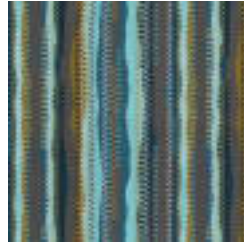

Description	Stellar is a captivating stripe that seamlessly blends intricate textures and vibrant colours, evoking the graceful dance of galaxies in motion. Within Stellar's palette of five stunning shades lies a spectrum of electrifying hues, such as Aurora and Atlas, imbuing any space with an eclectic upbeat energy. But Stellar isn't just about aesthetics; this pattern is engineered for exceptional durability.
Composition	69% Sunbrella Acrylic , 31% Sunbrella Polyester
Roll Size	137cm x 50m - Available by the lineal metre.
Weight	498 g/m <sup>2</sup>
Abrasion	80,000 Double Rubs
Fire Rating	This product can be treated with a fire retardant that will ensure it meets Australian Standard 1530.3. Contact Baresque for details.
Lead Time	<ul style="list-style-type: none"><li>• 2-weeks (approx.) from Wednesday, subject to stock availability.</li><li>• Additional 1-week for Western Australia.</li><li>• Express delivery is available subject to a surcharge. Contact Baresque for details and pricing.</li></ul>

# STELLAR BURCH

Fabrics » Woven Fabrics

---

## Colour & Finish Options

1012753 WHIMSY

1012754 AURORA

1012755 ATLAS

1012756 ESCAPE

1012757 HAZE