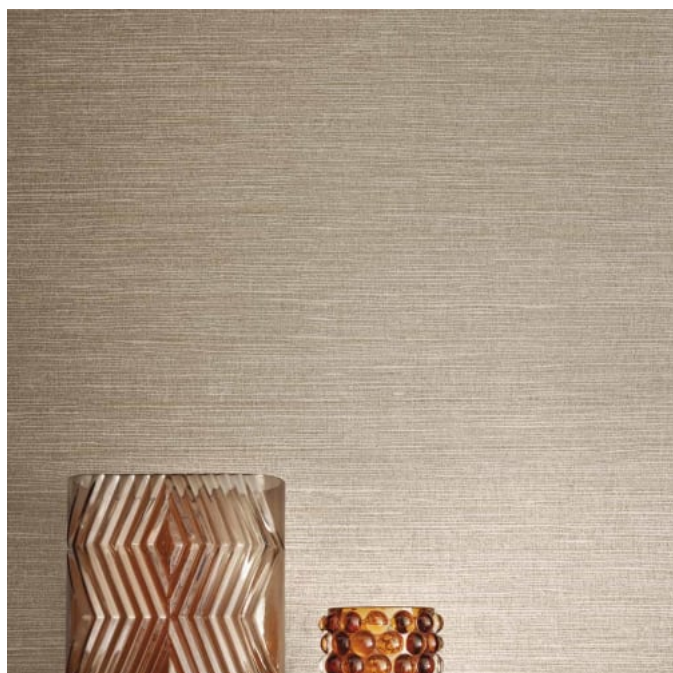

1 of 5

CS4 SIKRI

Wallcoverings » Decorative Wallcoverings

CS4 SIKRI

Wallcoverings » Decorative Wallcoverings

A refreshed classic of textile warps printed with a discrete, silk-like pattern. Available in a range of 8 colours. Soft shades, except the CS48 which uses the intense blue colour of Horizonte.

✓ **Stain Repellent**

✓ **Light Resistant**

✓ **Ecological**

✓ **Breathable**

✓ **Seamless Joins**

✓ **Printed with Solar Energy**

Description Café Society evokes the captivating spirit of a bygone era where intellectuals, artists and visionaries gathered in exclusive places to exchange ideas, engage in fiery debates and shape the cultural landscape. This collection distills the essence of this glamorous era in its exclusive designs, featuring rich, velvety weaves, luxurious chenille yarns and printed textiles.