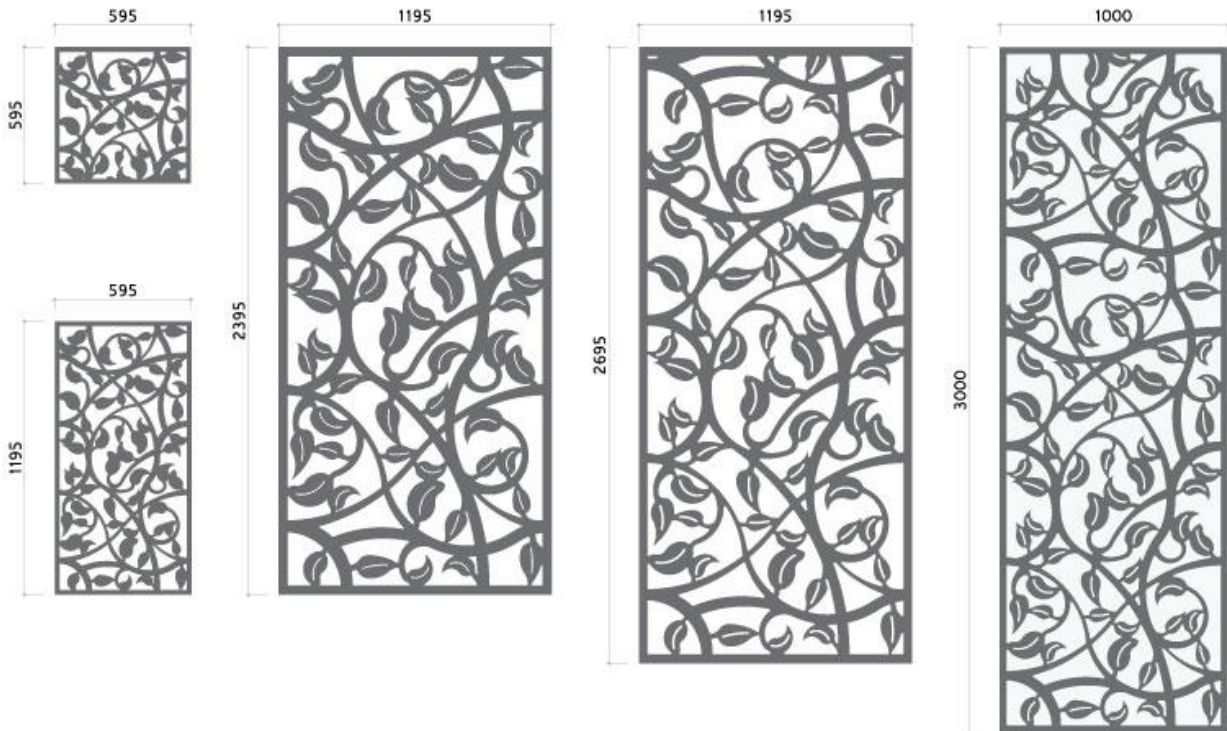

baresque

baresque.com.au

e info@baresque.com.au

p 1300 306 399

Malini

2D Perforated Standard Sizes

See Baresque's 2D Perforated Screens Finish Options for the extensive range of available finishes.

All finishes are available in all sizes with the following exceptions:

- Lightblocks Board Metallics – not available in 2695mm x 1195mm or 3000mm x 1000mm
- Lightblocks Ice – not available in 2695mm x 1195mm
- Lucere Mirror - not available in 2695mm x 1195mm or 3000mm x 1000mm
- Zintra® Acoustic Panel – only available in 595mm x 595mm, 595mm x 1195mm or 2795mm x 1195mm
- Elements Metal – available in 2995mm x 1195mm and not 3000mm x 1000mm