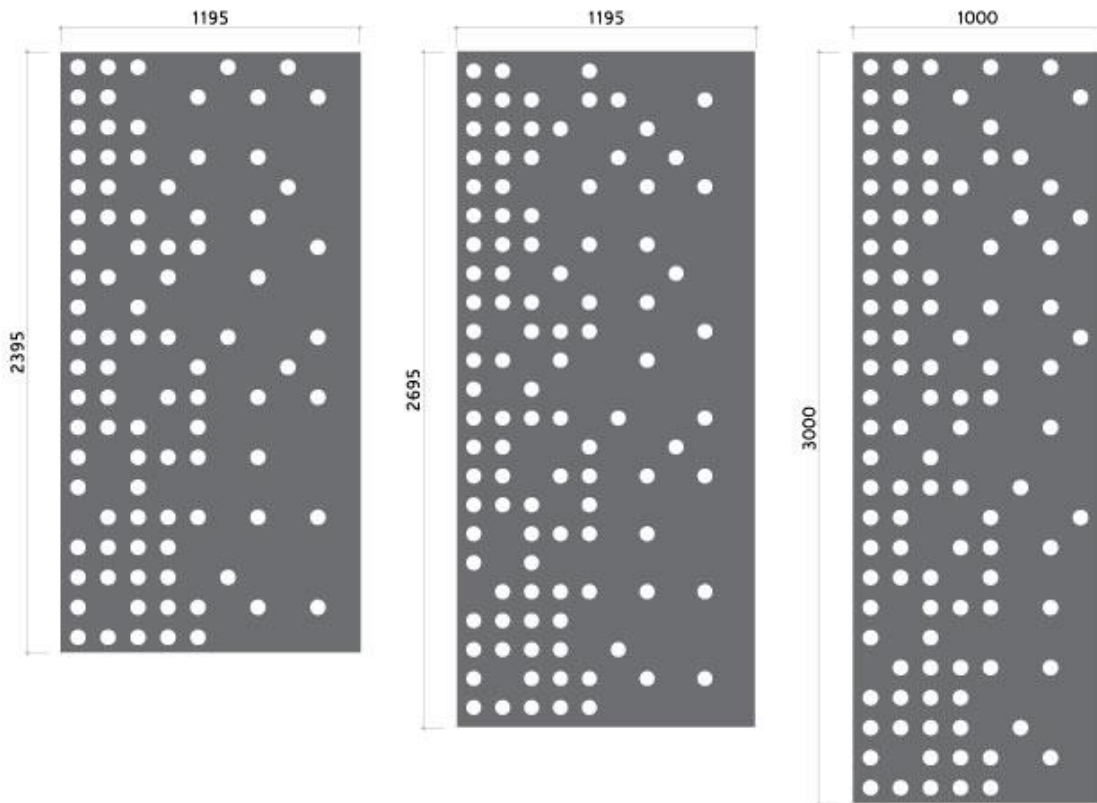

baresque.com.au

e info@baresque.com.au

p 1300 306 399

Punto

2D Perforated Standard Sizes

See Baresque's 2D Perforated Screens Finish Options for the extensive range of available finishes.

All finishes are available in all sizes with the following exceptions:

- Lightblocks Board Metallics – not available in 2695mm x 1195mm or 3000mm x 1000mm
- Lightblocks Ice – not available in 2695mm x 1195mm
- Lucere Mirror - not available in 2695mm x 1195mm or 3000mm x 1000mm
- Zintra® Acoustic Panel – only available in 595mm x 595mm, 595mm x 1195mm or 2795mm x 1195mm
- Elements Metal – available in 2995mm x 1195mm and not 3000mm x 1000mm