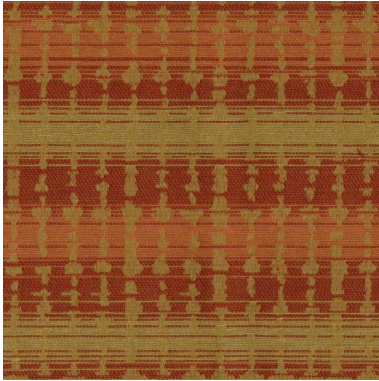

### Crypton

Texture: 1

Lustre: 2

Transparency: 1

<b>COMPOSITION</b>	CRYPTON - 64% cotton / 36% polyester
<b>WIDTH</b>	137cm
<b>ROLL LENGTH</b>	50m - Available by the lineal metre
<b>WEIGHT</b>	249g/m2
<b>PATTERN REPEAT</b>	6.7cm V / 7.5cm H
<b>LEAD TIME</b>	2 weeks (approx) from Wednesday subject to stock availability. + 1 week for Western Australia. Express delivery is available subject to a surcharge. Contact Baresque for details and pricing.
<b>FIRE</b>	Fire:  Due to its specific composition SOUND - EXCELLENCE has not been fire tested in Australia but can be treated with a fire retardant that will ensure it meets Australian Standard 1530.3
<b>ADDITIONAL COMMENTS</b>	Search EXCELLENCE to find other coordinating designs from this collection.