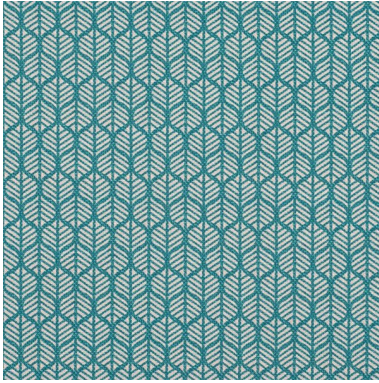

Odell - Delamere / Farrington

Fabrics - Drapery / Bedspreads

Texture: 1

Lustre: 1

Transparency: 1

| | |
|--------------------------------------|--|
| <p>DESCRIPTION / FEATURES</p> | <p>Odell is presented as part of two collections.</p> <p>Inspired by nature and influenced by art, Delamere is a refined collection of fabric designs for use as upholstery, drapery and accessories.</p> <p>Farrington offers a range of enticing and elegant fabric selections that evoking warmth and comfort, bringing together a combination of alluring printed designs with soft, textural effects.</p> |
| <p>COMPOSITION</p> | <p>This printed design is available in a full range of basecloths. For more information on the technical properties, enduses and flammability ratings of our basecloths you can download our Panaz Basecloth Guide on the DOWNLOADS tab.</p> |
| <p>WIDTH</p> | <p>Check out the Panaz Basecloth Guide on the DOWNLOADS tab</p> |
| <p>ROLL LENGTH</p> | <p>N/A - Available by the lineal metre</p> |
| <p>WEIGHT</p> | <p>Check out the Panaz Basecloth Guide on the DOWNLOADS tab</p> |
| <p>PATTERN REPEAT</p> | <p>3.7cm V / 2.7cm H</p> |