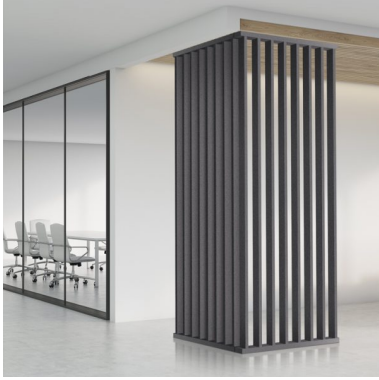

## RECTANGLE

New Releases - Post Screen

Texture: 1

Lustre: 1

Transparency: 1

<p><b>DESCRIPTION / FEATURES</b></p>	<p>Create striking new zones within your space with Baresque's new Post Screen. Crafted from STRATEK flexible vinyl laminate and heavy-duty MDF, Baresque's Post Screens are available across a range of solid hues, chic metallics, stone-looks and the organic charm of wood grains. Post Screen capitalises on the added benefit of a quick and easy install including easy customising on site to ceiling heights and fall.</p> <p>Post Screen minimises costs and maintenance including reduced damage from impact, or marring with high abrasion and stain resistance, even being able to be cleaned with bleach. Set at an angle, the Louvre design exudes simple elegance.</p> <p>Post Screen Features:</p> <ul style="list-style-type: none"> <li>* Large/thick posts without the expense or ongoing maintenance of hardwood timber</li> <li>* Bleach cleanable</li> <li>* Broad selection of original STRATEK 3D laminates, from timber grains through to metallics</li> <li>* Carry across ceilings, walls and dividers</li> <li>* Optimised for easy installation</li> </ul>
--------------------------------------	--