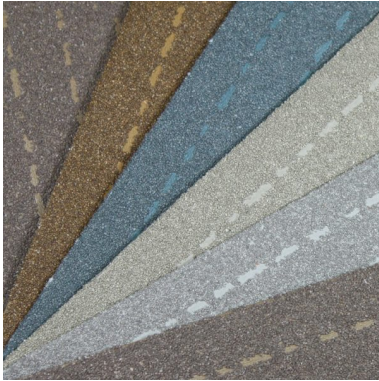

## **DOTTED LINE - QUARTZ**

Decorative / Wallpaper

Texture:  
 Lustre:  
 Transparency:

<b>COMPOSITION</b>	Minerals and recycled rayon on non-woven backing
<b>WIDTH</b>	92cm
<b>ROLL LENGTH</b>	N/A - Available by the lineal metre
<b>WEIGHT</b>	370g/m2
<b>PATTERN REPEAT</b>	N/A
<b>SUGGESTED INSTALLATION</b>	Non-reverse hang/butt join.
<b>LEAD TIME</b>	2 weeks (approx) from Wednesday subject to stock availability. + 1 week for Western Australia. Express delivery is available subject to a surcharge. Contact Baresque for details and pricing.
<b>FIRE RATING</b>	Fire: In accordance with AS/NZS 3837 Classification - Group 2 Specific Extinction - Less than 250m2/kg
<b>ADDITIONAL COMMENTS</b>	Dotted Line is designed to coordinate with Leafs.
<b>STATUS DISCONTINUED</b>	TRUE