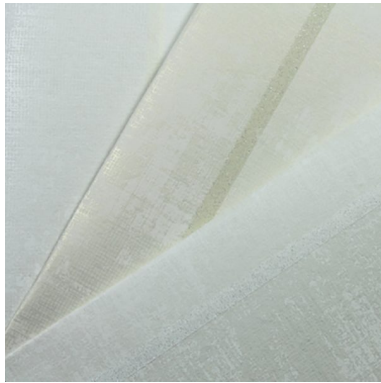

PALAZZO STRIPE - CASA BLANCA

Decorative / Wallpaper

Texture:
 Lustre:
 Transparency:

DESCRIPTION / FEATURES	Refined stripes combined with an opalescent background
COMPOSITION	Screen print on non-woven. Acrylic coated.
WIDTH	68.5cm
ROLL LENGTH	8.2m - Available by the roll
WEIGHT	200g/m ²
PATTERN REPEAT	N/A
SUGGESTED INSTALLATION	Non-reverse hang/butt join.
LEAD TIME	2 weeks (approx) from Wednesday subject to stock availability. + 1 week for Western Australia. Express delivery is available subject to a surcharge. Contact Baresque for details and pricing.
FIRE RATING	Fire: In accordance with AS/NZS 3837 Classification - Group 2 Specific Extinction - Less than 250m ² /kg
ADDITIONAL COMMENTS	Search Casa Blanca to find other designs that coordinate with Palazzo Stripe