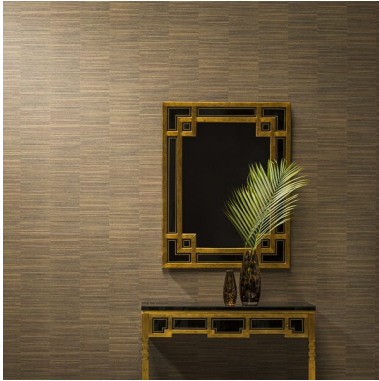

STRIATO - AVENUE
 Decorative / Wallpaper

Texture: 1
 Lustre: 2
 Transparency: 1

COMPOSITION	Printed non-woven textile. Mixture of cellulose and polyester
WIDTH	100cm
ROLL LENGTH	N/A - Available by the lineal metre
WEIGHT	184g/m2
PATTERN REPEAT	N/A
SUGGESTED INSTALLATION	Reverse hang alternate drops / butt join.
LEAD TIME	2 weeks (approx) from Wednesday subject to stock availability. + 1 week for Western Australia. Express delivery is available subject to a surcharge. Contact Baresque for details and pricing.
FIRE RATING	Fire: In accordance with AS/NZS 3837 Classification - Group 2 Specific Extinction - Less than 250m2/kg