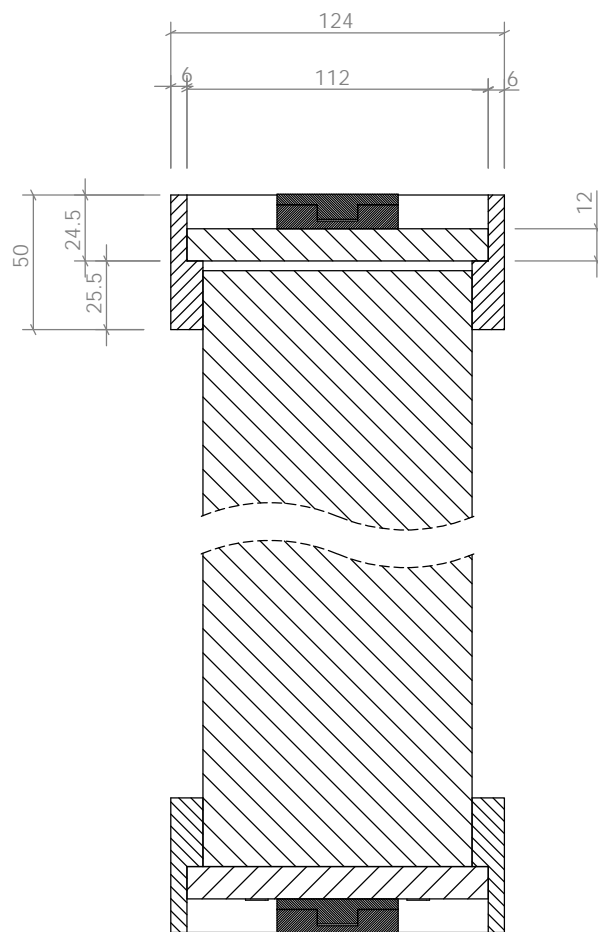

TOP VIEW

FRONT VIEW

SIDE VIEW

SECTION H-H  
SCALE 5 : 1

PERSPECTIVE VIEW

### FINISHES

QTY: ....  
thickness: 16MM/12MM  
type: PARTITION SCREEN

design: STRATEK POST SCREEN RECTANGLE - 12 POST  
skin: STRATEK - COLOUR TBC  
core: MDF

S:\Baresque Manufacturing\PRODUCTION\BM - CLIENTS\BAF\R&D\V15\STRATEK POST SCREEN\