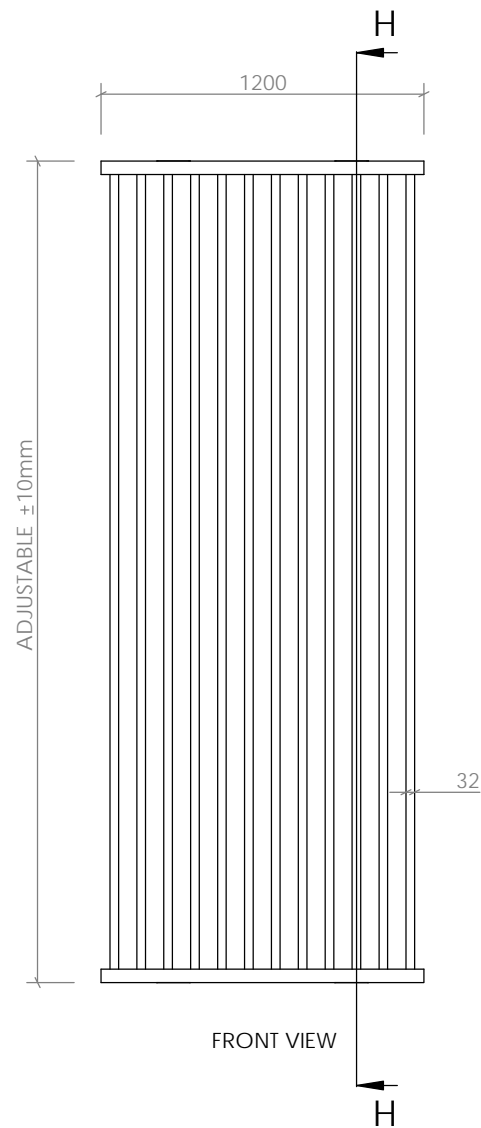

TOP VIEW

FRONT VIEW

SIDE VIEW

SECTION H-H  
SCALE 5 : 1

PERSPECTIVE VIEW

## RECTANGLE - 12 POST

**baresque**  
www.baresque.com.au

### FINISHES

QTY: ....  
thickness: 16MM/12MM  
type: PARTITION SCREEN

design: STRATEK POST SCREEN RECTANGLE - 12 POST  
skin: STRATEK - COLOUR TBC  
core: MDF

S:\Baresque Manufacturing\PRODUCTION\BM - CLIENTS\BAF\R&D\V15\STRATEK POST SCREEN\

### NOTES

SUPPLIED UNASSEMBLED  
POSTS SUPPLIED AT 3000mm

MODEL SHOWN IN RIFT OAK  
NATURAL STRATEK